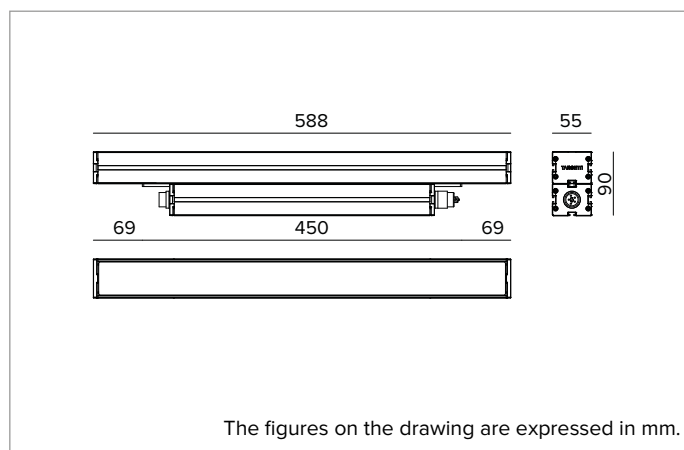

### Adjustable linear LED projector

		3000K	H(m)	D1(m)	D2(m)	Emax(lx)
		Ra80	11°	59°		
Fixture Power	35W	1	0.19	1.14	11324	
Source Flux	4548lm	2	0.37	2.28	2831	
Fixture Flux	2875lm	3	0.56	3.42	1258	
Efficacy	82lm/W	4	0.74	4.56	708	
TS2079	Imax=2490cd/klm	Imax	11324cd	5	0.93	5.70 453

**Colour and finish:** Burnished copper

**Dimensions:** L=588mm

**Weight:** 3.2Kg

**Version:** Comfort

**Degree of protection:** IP66,IP67,IP68,IP69

**Mechanical Resistance:** IK07